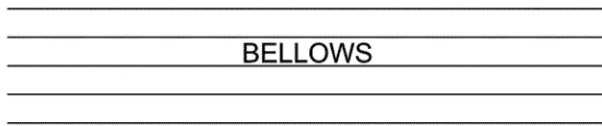

D/G Melodeon Chart Showing Notes on the Stave

KEY

normal keyboard button (black)
accidental button (red)

Chords
+ = major
- = minor

KEYBOARD LAYOUT: 21 button D/G with standard accidentals

CHORD	BASS	CHORD	BASS
D+A+	D A	G+D+	G D
B+E-	B E	C+C+	C C