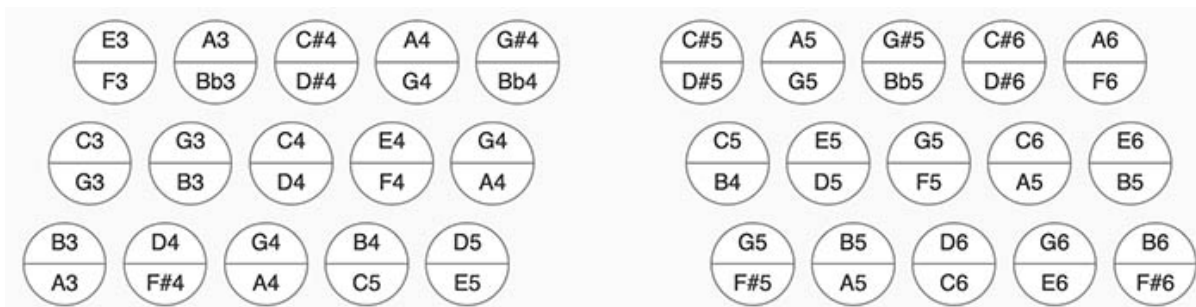

How to Read the Anglo Concertina Tablature

Button Numbers

↓ = Push ↑ = Draw

Wheatstone Layout

Jeffries Layout