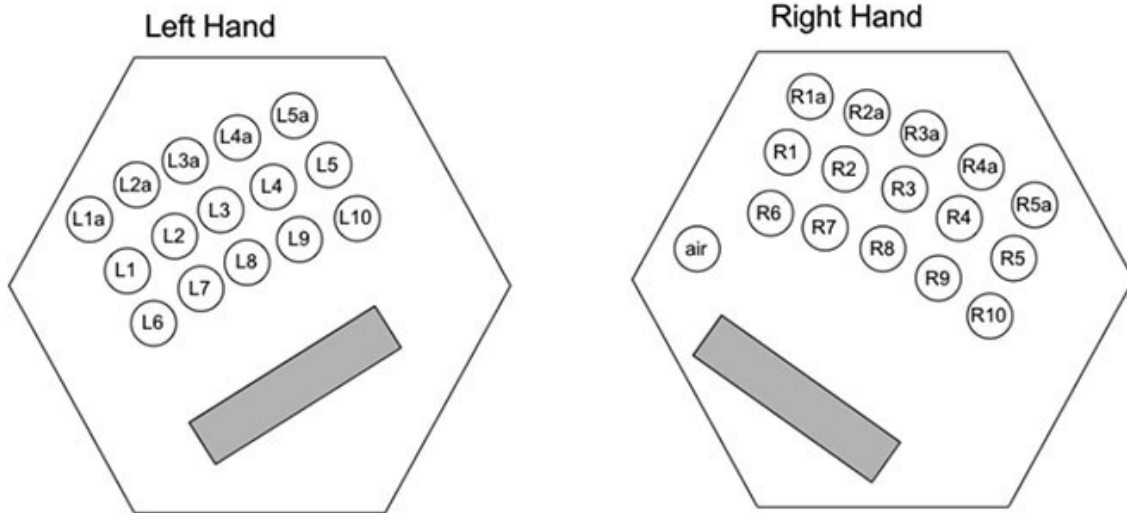

How to Read the Anglo Concertina Tablature

Button Numbers

↓ = Push ↑ = Draw

Wheatstone Layout

Jeffries Layout